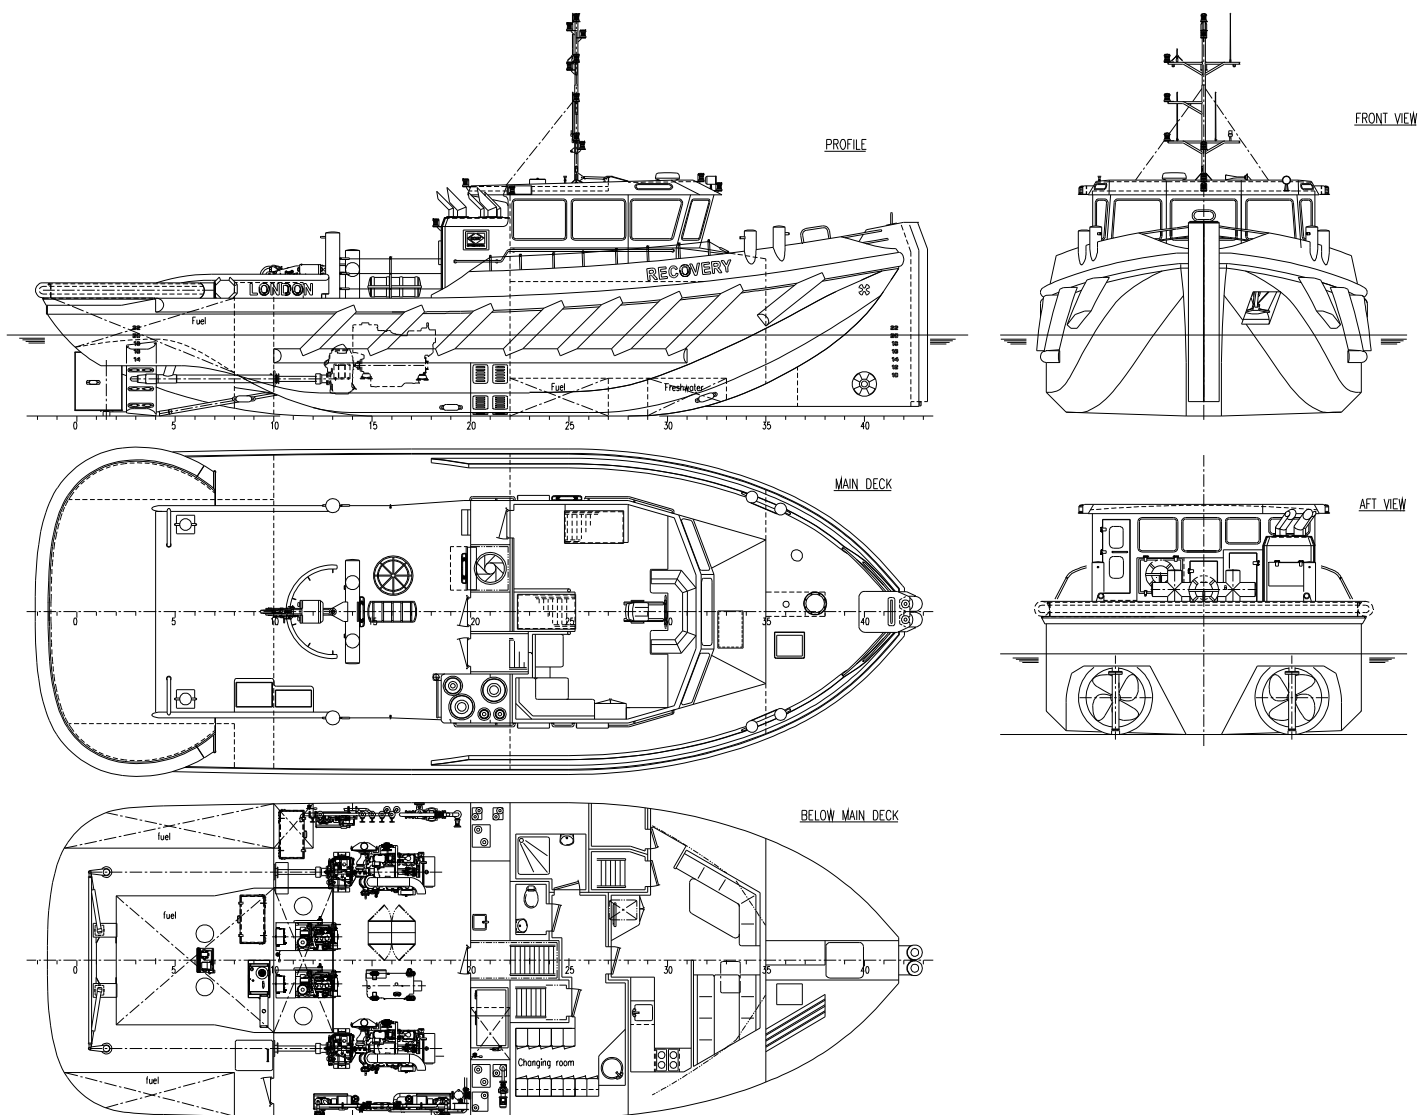

DAMEN SHOALBUSTER® 2208S

"RECOVERY"

DAMEN

DAMEN SHIPYARDS HARDINXVELD

Member of the DAMEN SHIPYARDS GROUP

Rivierdijk 544
3371 EB Hardinxveld-Giessendam

P.O. Box 60
3370 AB Hardinxveld-Giessendam
The Netherlands

phone +31 (0)184 61 30 88
fax +31 (0)184 61 77 93

info@damen-hardinxveld.nl
www.damenshipyardhardinxveld.nl