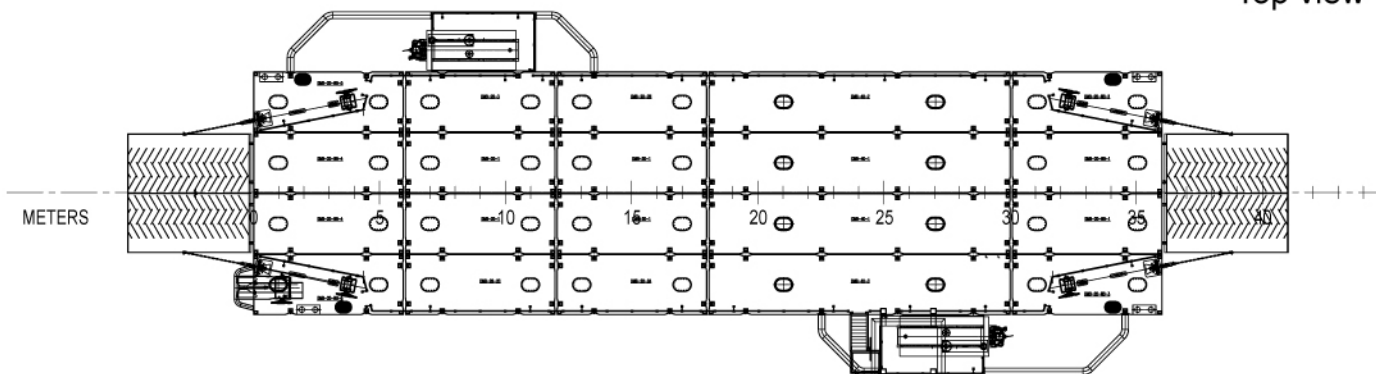

DAMEN MODULAR FERRY 3610

"LADY OFON"

DAMEN

DAMEN SHIPYARDS GORINCHEM

Member of the DAMEN SHIPYARDS GROUP

Industrieterrein Avelingen West 20
4202 MS Gorinchem

P.O. Box 1
4200 AA Gorinchem
The Netherlands

phone +31 (0)183 63 99 11
fax +31 (0)183 63 21 89

info@damen.com
www.damen.com

© No part of the leaflet may be reproduced in any form, by print, photo print, microfilm, or any other means, without the written permission from Damen Shipyards Gorinchem.