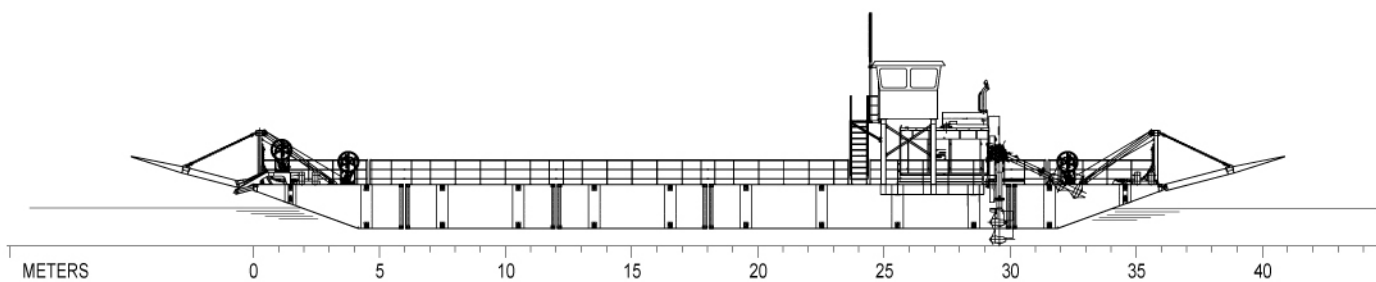

Side view

Top view