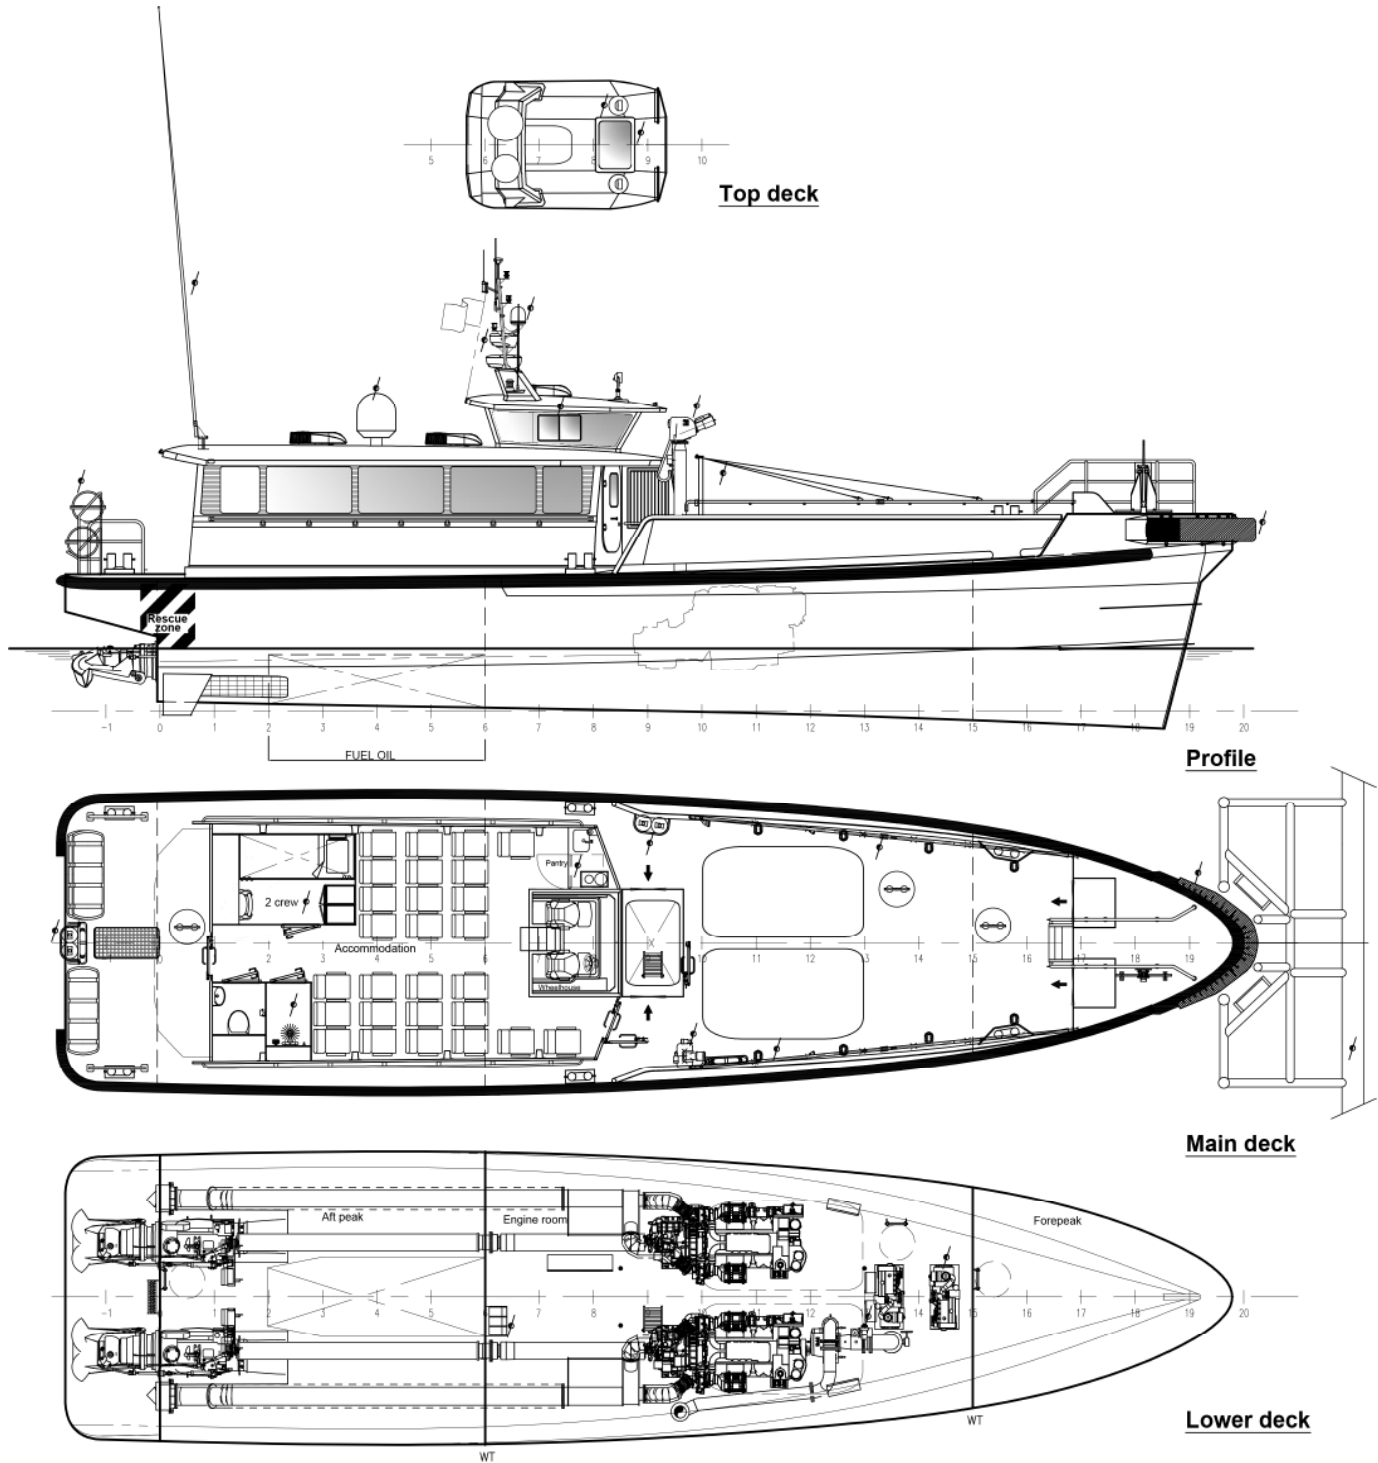

FAST CREW SUPPLIER 2206

STANDARD

DAMEN

DAMEN SHIPYARDS GROUP

Avelingen-West 20
4202 MS Gorinchem
The Netherlands

P.O. Box 1
4200 AA Gorinchem
The Netherlands

phone +31 (0)183 63 99 22
fax +31 (0)183 63 21 89

info@damen.com
www.damen.com