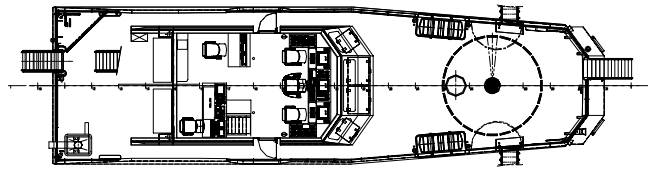

Bridgedeck