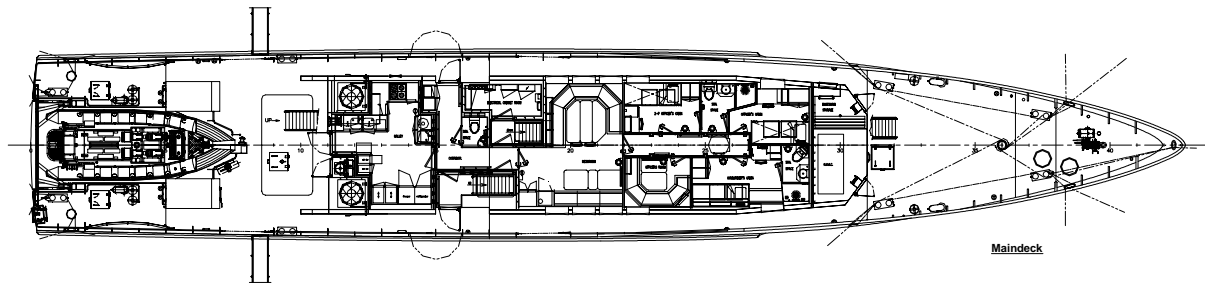

Maindeck

DAMEN STAN PATROL® 4207

"OBZOR 525"

DAMEN

DAMEN SHIPYARDS GORINCHEM

Member of the DAMEN SHIPYARDS GROUP

Industrieterrein Avelingen West 20
4202 MS Gorinchem

P.O. Box 1
4200 AA Gorinchem
The Netherlands

phone +31 (0)183 63 99 11
fax +31 (0)183 63 21 89

info@damen.nl
www.damen.nl