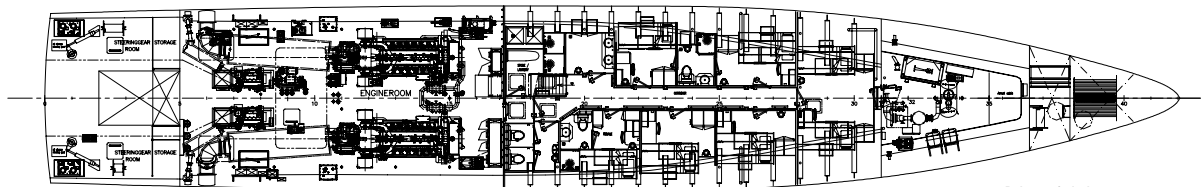

DECK LAY-OUT

ANCHOR EQUIPMENT	2 x 196 kg H.H.P. 137.5 m U2 chain 16 mm
CRANE	1 x Heila 3-1S, Electric crane for tender and stores
SLIPWAY IN AFT SHIP TENDERS	Hydraulic operated transom door 7,5 m RIB with inboard diesel / waterjet, speed 30 kn. with a crew of 4 persons

NOTE: SOME ITEMS IN THIS SPECIFICATION ARE OPTIONAL. SPECIFICATION AND GENERAL ARRANGEMENT CAN BE CHANGED WITH OUT NOTICE.

External profile

Bridgedeck

Maindeck

Below maindeck

DAMEN STAN PATROL® 4207

"OBZOR 525"