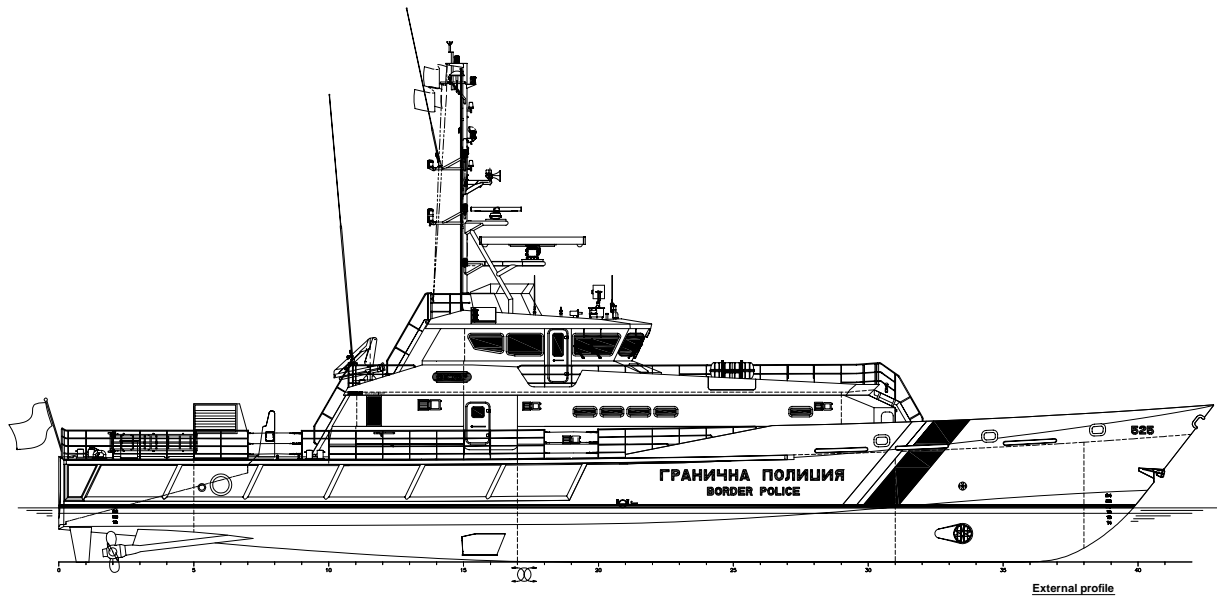

External profile