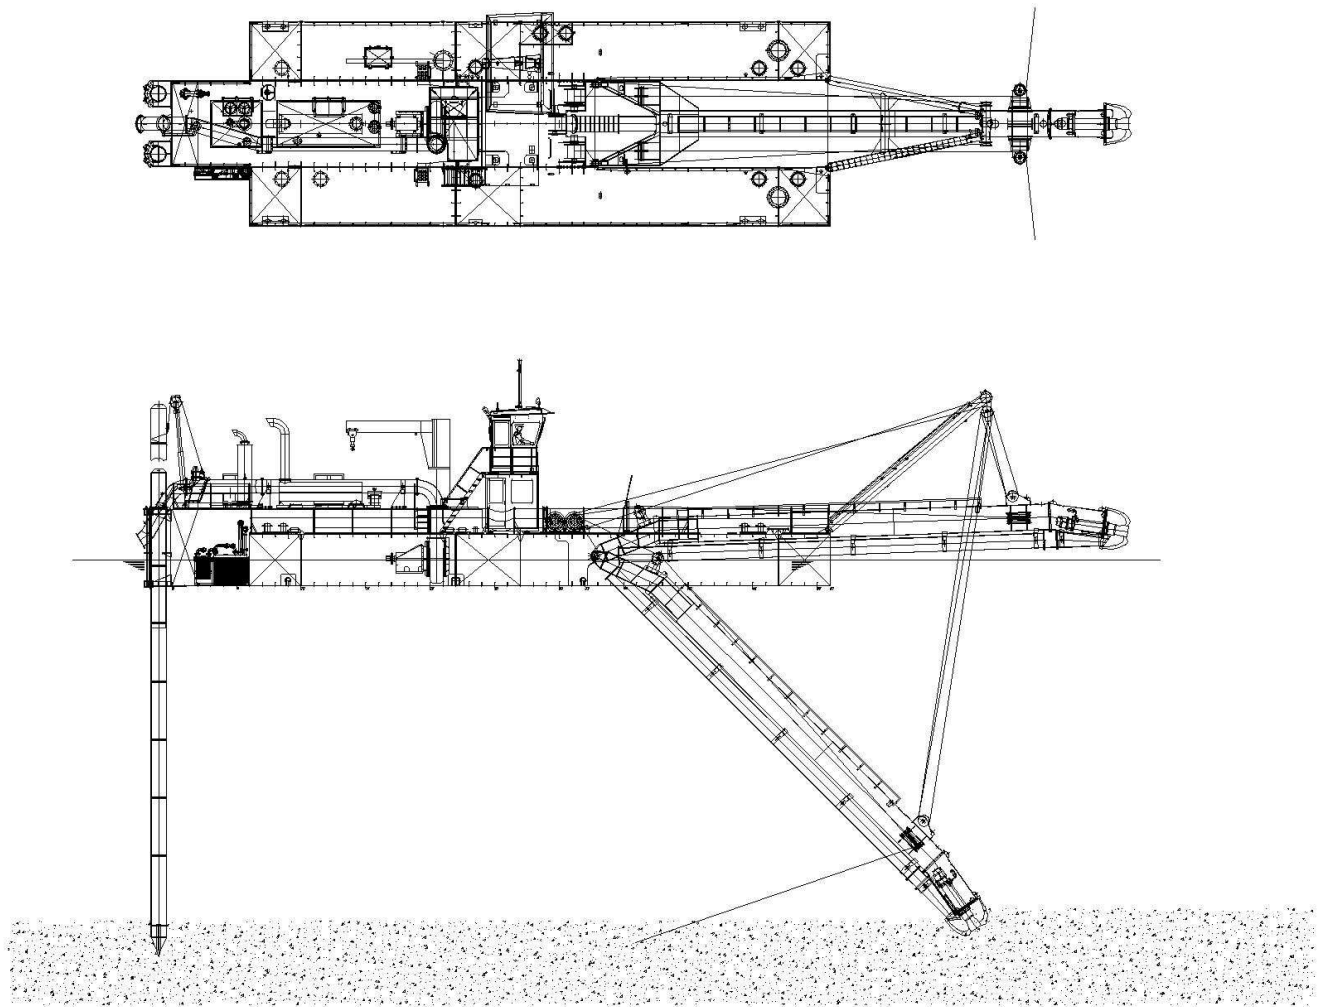

DAMEN CUTTER SUCTION DREDGER 500

DAMEN

DAMEN DREDGING EQUIPMENT

Member of the DAMEN SHIPYARDS GROUP

Edisonstraat 32
3861 NE Nijkerk

P.O. Box 1021
3860 BA Nijkerk
The Netherlands

phone +31 (0)33 247 40 40
fax +31 (0)33 247 40 60

info@damendredging.com
www.damendredging.com